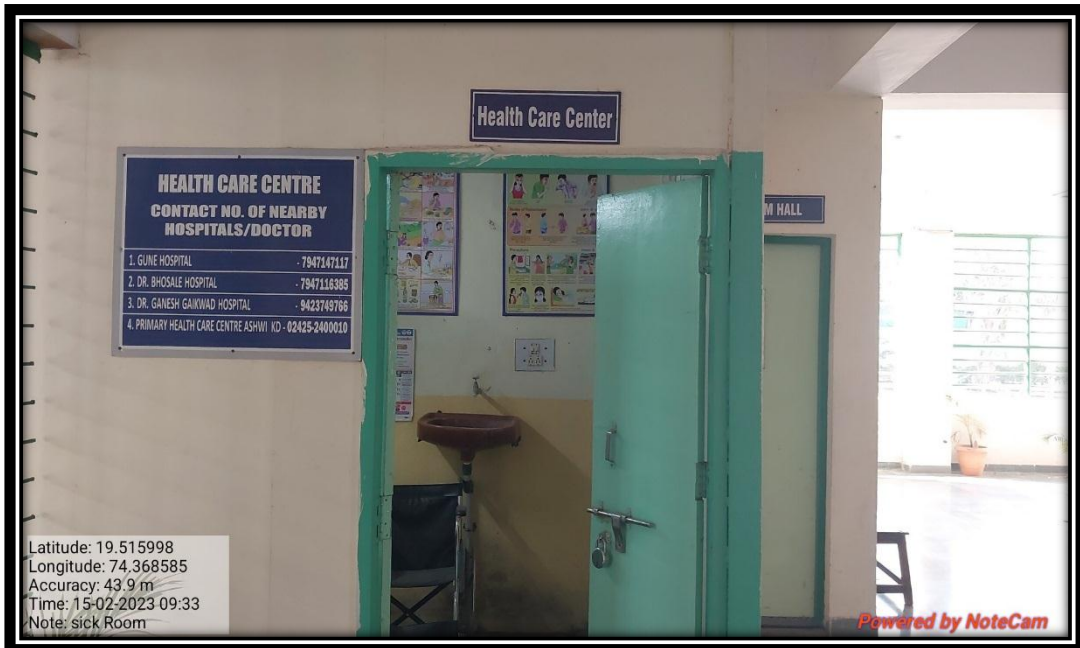

The institution has always given priority to give attention on gender equity in curricular as well as co-curricular activities. Furthermore, various facilities for women are employed in the campus. Focus has been also given to arrange various events in the campus regarding safety issues.

Common Room Facility:

The institute has separate common rooms for girls, boys and lady staff.

Institute has a sick room having basic health care facilities.

Sanitary Napkin Vending machine has been installed in girls' common room.

Institution has separate ladies staff room with attached toilet.

Complain Box

CCTV cameras installed to provide 24/7 surveillance

Lady Guard

Special Talk on Social Counseling

Women's Day Celebration

Girls Common Room

Boys Common Room

Sick room having basic health care facilities

Latitude: 19.515995
Longitude: 74.368591
Elevation: 555.79±46 m
Accuracy: 91.3 m
Time: 15-02-2023 09:35
Note: Sanitary Vending machine

Powered by NoteCam